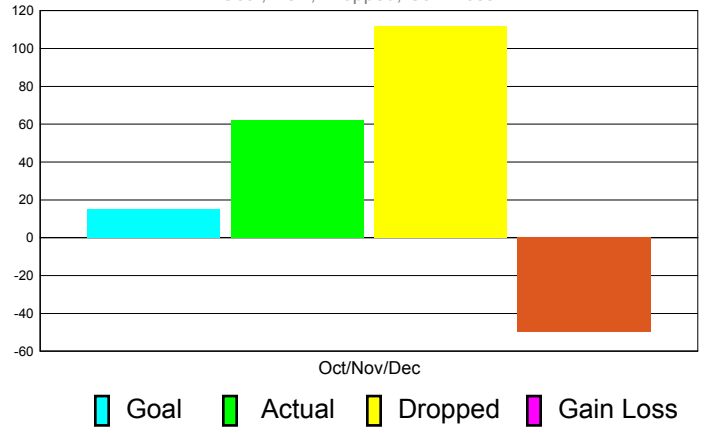

Membership Results 2011-2012

Goal, New, Dropped, Gain/Loss