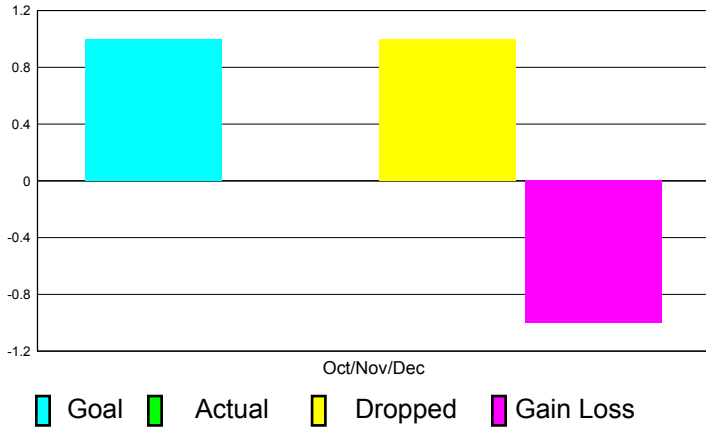

GMT Reports for District (or Undistricted) **District 128**

GMT: HOWARD PATRICK LEE

Location: ISRAEL

GMT CA: 4

CLUBS

**Club Results
2011-2012**

**Clubs
2010-2011**

Month	New Club Goal	Actual New Clubs	Actual Dropped Clubs	Gain/Loss of Clubs	Gain/Loss of Clubs
Oct/Nov/Dec	1	0	1	-1	-1
Totals	1	0	1	-1	-1

Club Results 2011-2012

Goal, New, Dropped, Gain/Loss

Comparison of Club Gain/Loss

Current Year Compared to the Previous Year

YTD Status Quo Clubs 2010-2011

Status Quo Clubs Compared to Status Quo Members

MEMBERSHIP