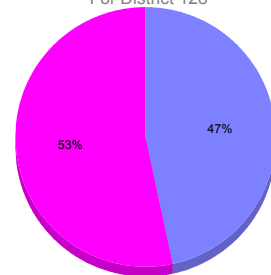

Membership Results 2011-2012

Goal, New, Dropped, Gain/Loss

Comparison of Membership Gain/Loss

Current Year Compared to the Previous Year

Gender Comparison 2010-2011

For District 128

Oct/Nov/Dec
■ Male ■ Female