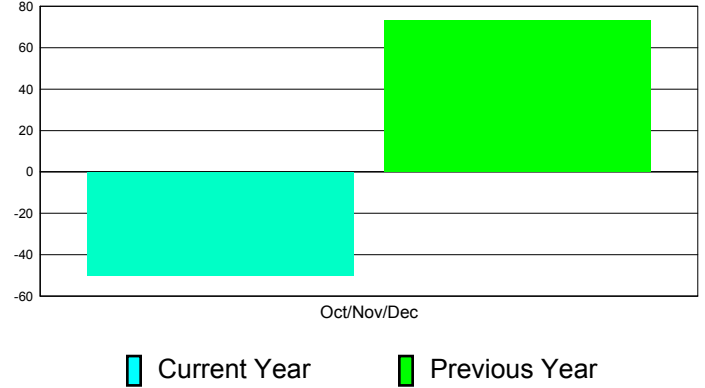

**Membership Results
2011-2012**

**Membership
2010-2011**

Month	Net Memb Goal	Actual New Memb	Actual Dropped Memb	Gain/Loss of Memb	Gain/Loss of Memb
Oct/Nov/Dec	15	62	112	-50	73
Totals	15	62	112	-50	73

Membership Results 2011-2012

Goal, New, Dropped, Gain/Loss

Comparison of Membership Gain/Loss

Current Year Compared to the Previous Year

Gender Comparison 2010-2011

For District 128

Oct/Nov/Dec
■ Male ■ Female